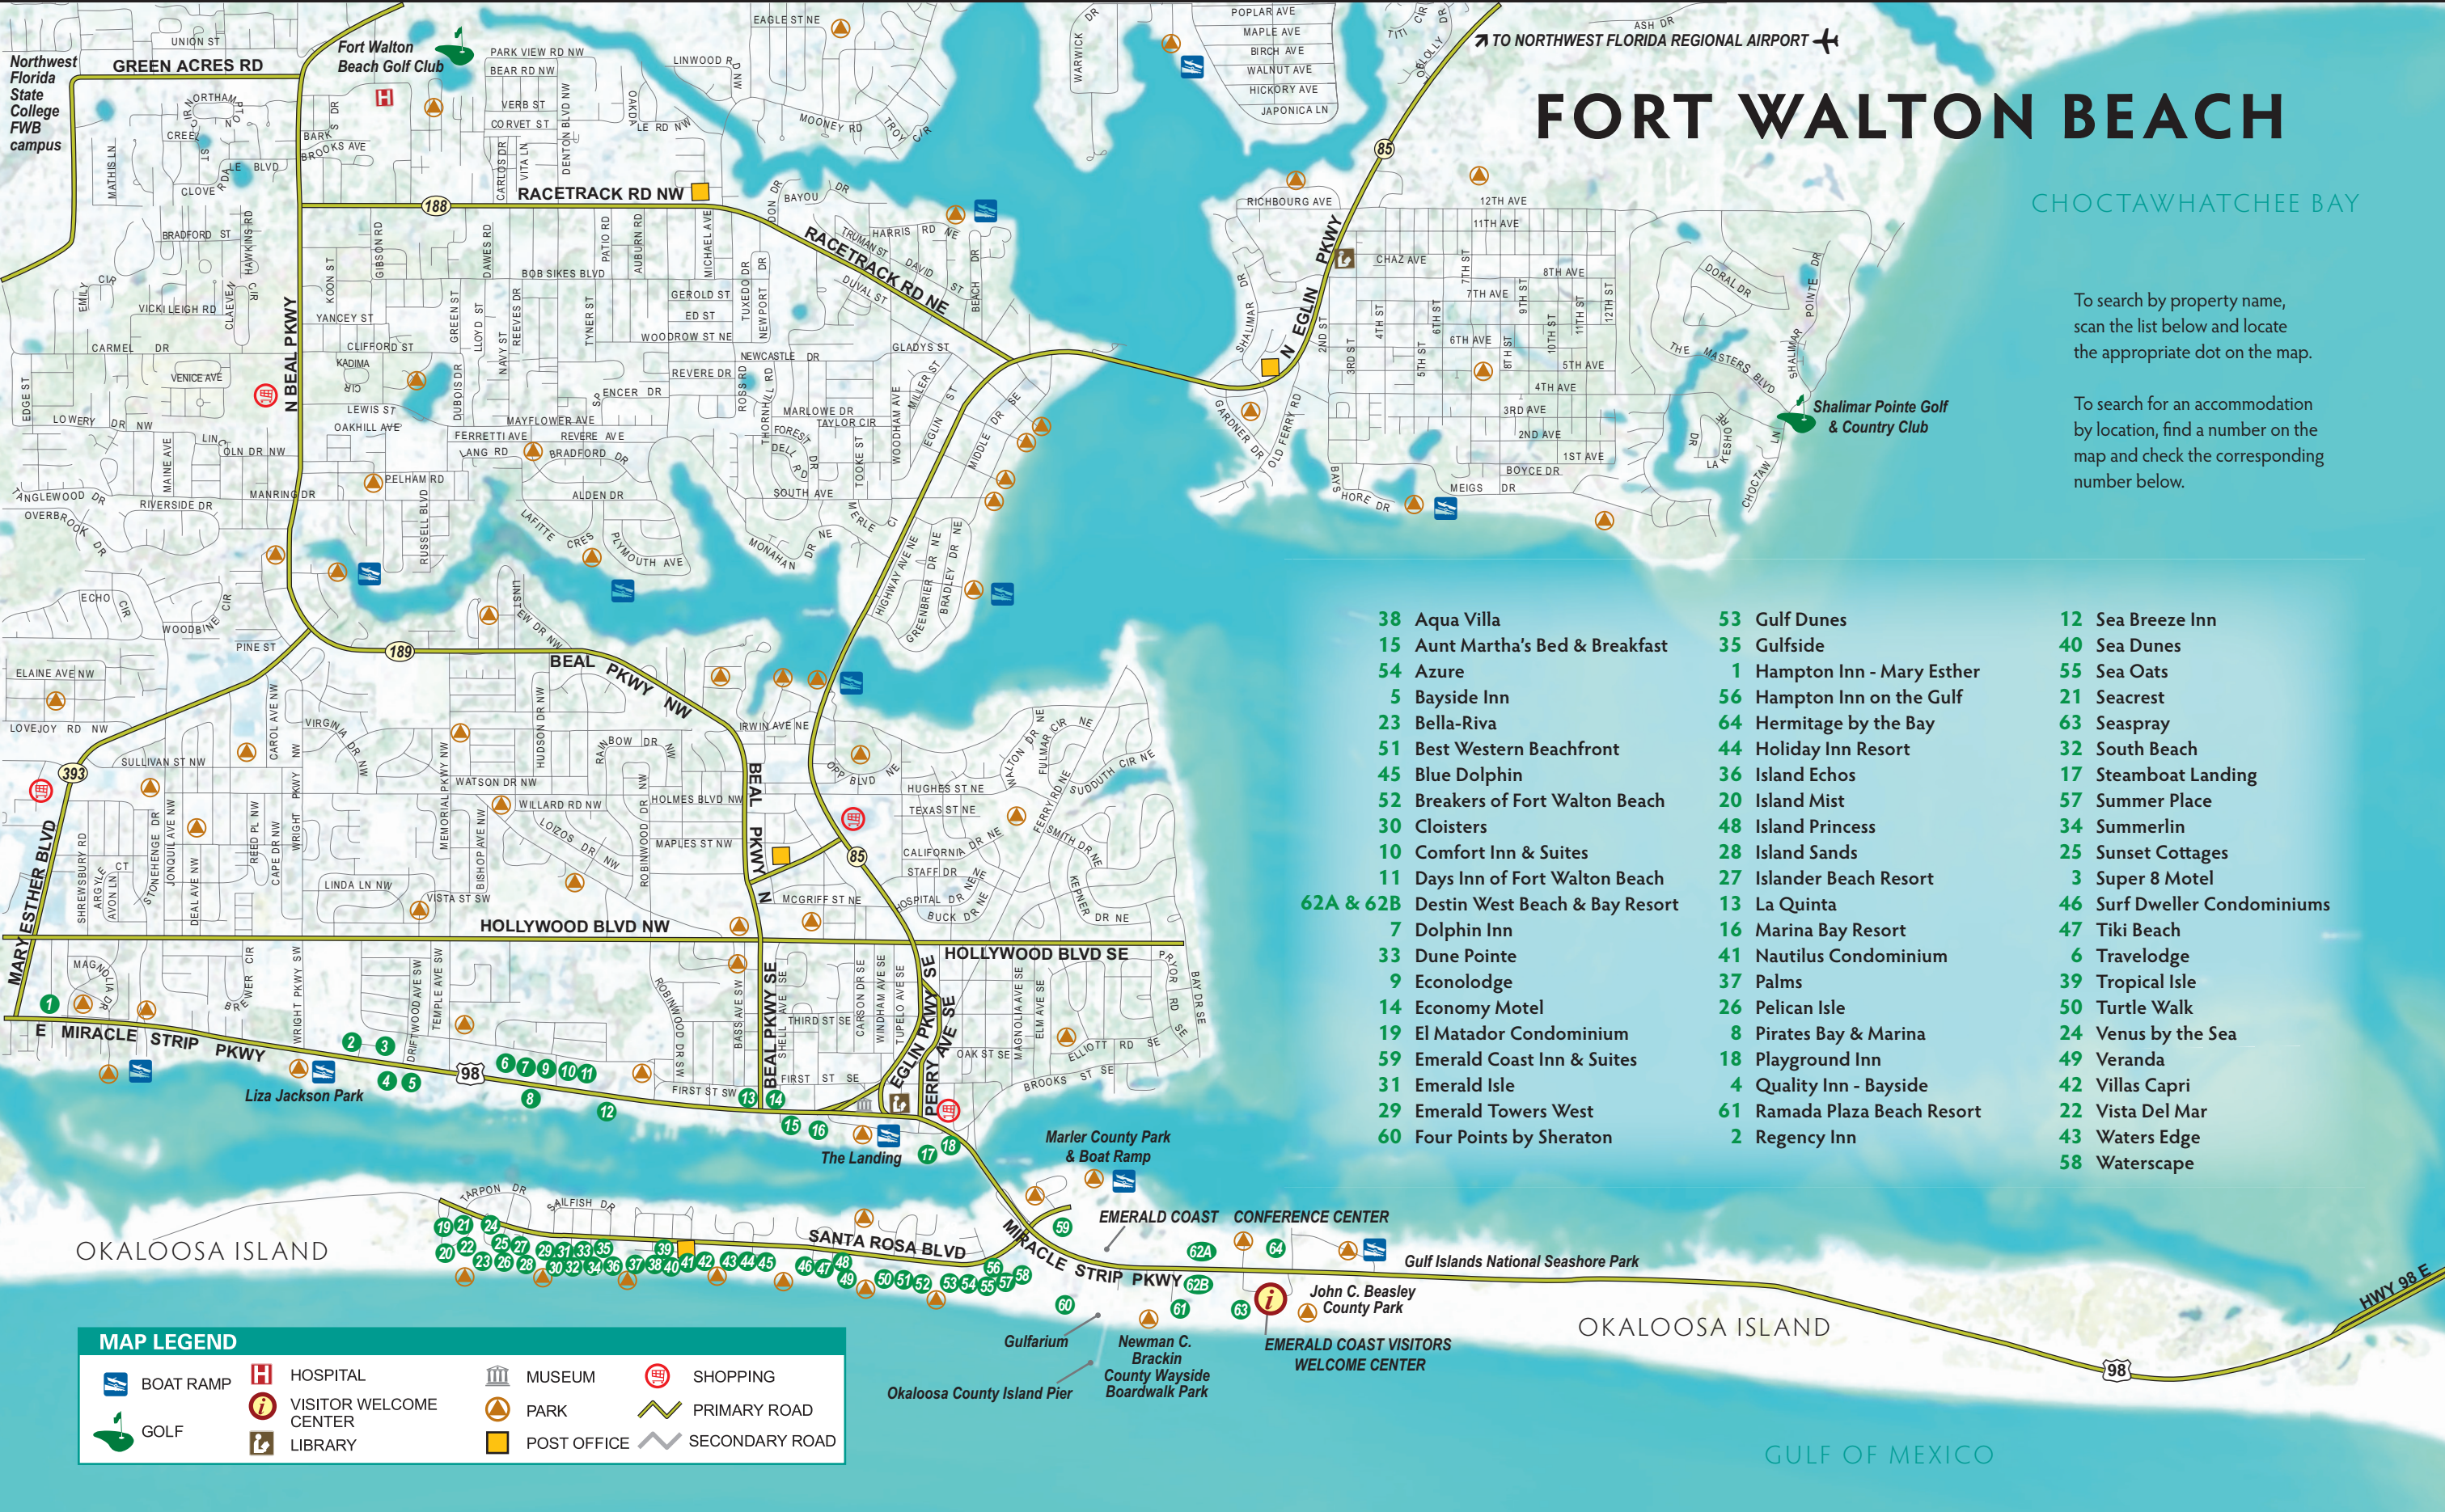

FORT WALTON BEACH

CHOCTAWHATCHEE BAY

To search by property name, scan the list below and locate the appropriate dot on the map.

To search for an accommodation by location, find a number on the map and check the corresponding number below.

- 38 Aqua Villa
- 15 Aunt Martha's Bed & Breakfast
- 54 Azure
- 5 Bayside Inn
- 23 Bella-Riva
- 51 Best Western Beachfront
- 45 Blue Dolphin
- 52 Breakers of Fort Walton Beach
- 30 Cloisters
- 10 Comfort Inn & Suites
- 11 Days Inn of Fort Walton Beach
- 62A & 62B Destin West Beach & Bay Resort
- 7 Dolphin Inn
- 33 Dune Pointe
- 9 Econolodge
- 14 Economy Motel
- 19 El Matador Condominium
- 59 Emerald Coast Inn & Suites
- 31 Emerald Isle
- 29 Emerald Towers West
- 60 Four Points by Sheraton
- 53 Gulf Dunes
- 35 Gulfside
- 1 Hampton Inn - Mary Esther
- 56 Hampton Inn on the Gulf
- 64 Hermitage by the Bay
- 44 Holiday Inn Resort
- 36 Island Echos
- 20 Island Mist
- 48 Island Princess
- 28 Island Sands
- 27 Islander Beach Resort
- 13 La Quinta
- 16 Marina Bay Resort
- 41 Nautilus Condominium
- 37 Palms
- 26 Pelican Isle
- 8 Pirates Bay & Marina
- 18 Playground Inn
- 4 Quality Inn - Bayside
- 61 Ramada Plaza Beach Resort
- 2 Regency Inn
- 12 Sea Breeze Inn
- 40 Sea Dunes
- 55 Sea Oats
- 21 Seacrest
- 63 Seaspray
- 32 South Beach
- 17 Steamboat Landing
- 57 Summer Place
- 34 Summerlin
- 25 Sunset Cottages
- 3 Super 8 Motel
- 46 Surf Dweller Condominiums
- 47 Tiki Beach
- 6 Travelodge
- 39 Tropical Isle
- 50 Turtle Walk
- 24 Venus by the Sea
- 49 Veranda
- 42 Villas Capri
- 22 Vista Del Mar
- 43 Waters Edge
- 58 Waterscape

MAP LEGEND

BOAT RAMP	HOSPITAL	MUSEUM	SHOPPING
GOLF	VISITOR WELCOME CENTER	PARK	PRIMARY ROAD
LIBRARY	POST OFFICE	SECONDARY ROAD	